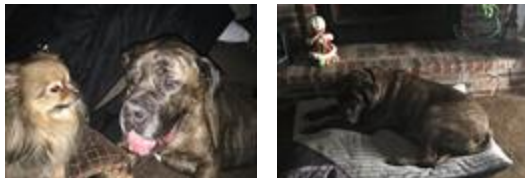

Clyde Settlemyre - February 17, 2018 at 11:32 AM