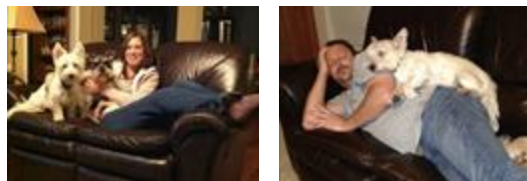

Deanna Bogue - November 20, 2018 at 09:08 PM